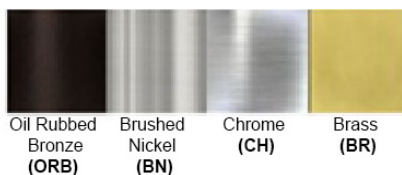

Warranty
12 months from shipment

Certification

Bronze (ORB), Brushed Nickel (BN), Chrome (CH), Brass (BR)
Powder Coated Finish: White (WH), Black (BK), Gray (GR)

**** Custom finish as requested**

Standard finishes