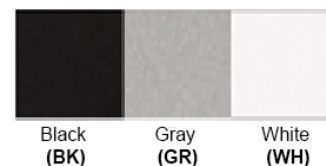

Powder coated finishes

Disclaimer:

- Product details are subject to change without prior notice
- Please contact nearest Meomi Lighting team/representative for all engineered solutions requirements
- Products may vary from the picture(s) provided in this data sheet