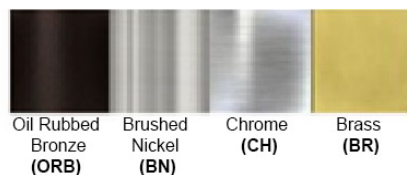

Dimensions (inch): 9 (W) X 14.9 (H)

**\*\*Custom dimension available**

**Warranty**  
12 months from shipment

**Certification**

Bronze (ORB), Brushed Nickel (BN), Chrome (CH), Brass (BR)  
Powder Coated Finish: White (WH), Black (BK), Gray (GR)

**\*\* Custom finish as requested**

### Standard finishes