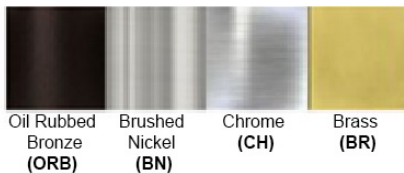

Standard finishes