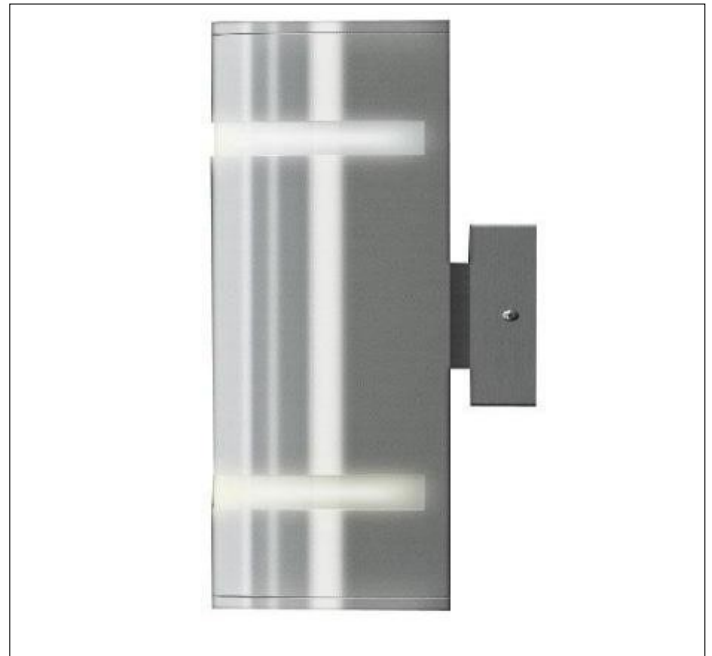

Product: Outdoor Wall Mounted Fixture
Product Code(s): MSOWM00184

Product Details

Type: Outdoor Wall Mounted Fixture
Usage: Outdoor Wet Location
Mounting: Wall
Materials: Metal
Finish: Bronze

Voltage: 120V AC
Lamp Type: E26 Base – Incandescent/LED
Lamp Configuration: 1*100 W Max. Lamp (for each unit)
No. of Lamps: 2 Lamps
Lamp Provided: No

Dimensions (inch): 4.33 (W) X 13 (H) X 5.5 (E)

**Custom dimension available

Warranty

12 months from shipment

Certification

Bronze (ORB), Brushed Nickel (BN), Chrome (CH), Brass (BR)

Powder Coated Finish: White (WH), Black (BK), Gray (GR)