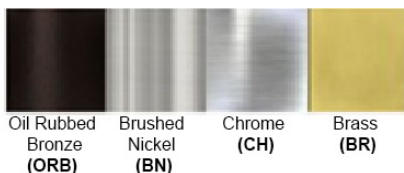

Warranty
12 months from shipment

Bronze (ORB), Brushed Nickel (BN), Chrome (CH), Brass (BR)
Powder Coated Finish: White (WH), Black (BK), Gray (GR)

**** Custom finish as requested**

Standard finishes

Powder coated finishes