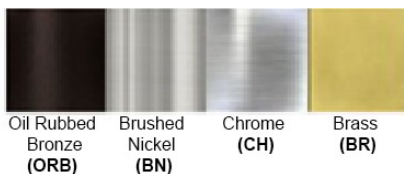

Dimensions (inch): 6.375 (W) x 10 (H) X 3.6 (E)

**\*\*Custom dimension available**

**Warranty**  
12 months from shipment

Bronze (ORB), Brushed Nickel (BN), Chrome (CH), Brass (BR)

Powder Coated Finish: White (WH), Black (BK), Gray (GR)

**\*\* Custom finish as requested**

#### Standard finishes