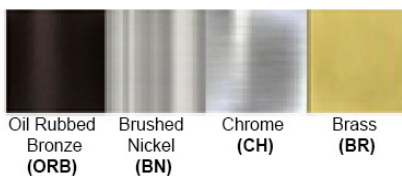

Standard finishes