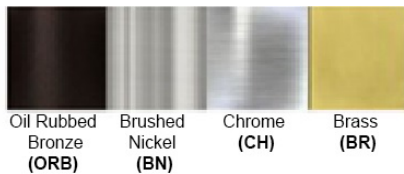

Standard finishes