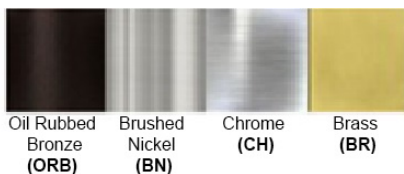

Dimensions (inch): 6.89 (W) X 8.86 (H) X 8.27 (E)

\*\*Custom dimension available

**Warranty**  
12 months from shipment

Bronze (ORB), Brushed Nickel (BN), Chrome (CH), Brass (BR)  
Powder Coated Finish: White (WH), Black (BK), Gray (GR)

\*\* Custom finish as requested

### Standard finishes