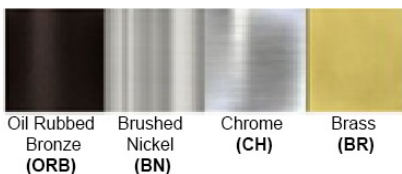

Standard finishes