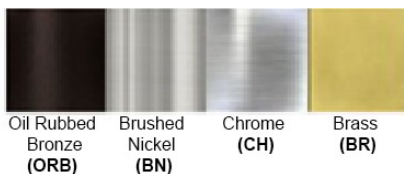

Dimensions (inch): 6.5 (W) X 11.8 (H) X 8.9 (E)

\*\*Custom dimension available

**Warranty**  
12 months from shipment

Bronze (ORB), Brushed Nickel (BN), Chrome (CH), Brass (BR)

Powder Coated Finish: White (WH), Black (BK), Gray (GR)

\*\* Custom finish as requested

### Standard finishes