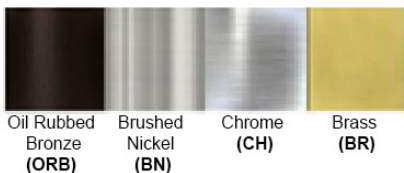

Warranty
12 months from shipment

Certification

Bronze (ORB), Brushed Nickel (BN), Chrome (CH), Brass (BR)
Powder Coated Finish: White (WH), Black (BK), Gray (GR)

**** Custom finish as requested**

Standard finishes