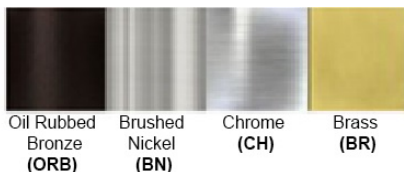

Warranty
12 months from shipment

Certification

Bronze (ORB), Brushed Nickel (BN), Chrome (CH), Brass (BR)

Powder Coated Finish: White (WH), Black (BK), Gray (GR)

**** Custom finish as requested**

Standard finishes