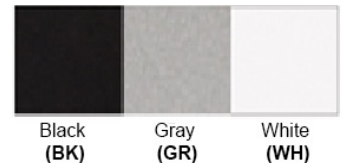

Powder coated finishes

Disclaimer:

- Product details are subject to change without prior notice
- Please contact nearest Meomi Lighting team/representative for all engineered solutions requirements
- Products may vary from the picture(s) provided in this data sheet