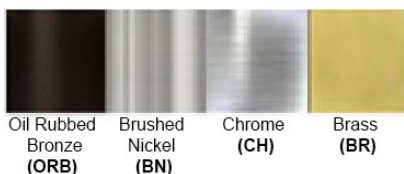

Dimensions (inch): 9.1 (W) X 21 (H) X 13.8 (E)

**\*\*Custom dimension available**

**Warranty**  
12 months from shipment

**Certification**

Bronze (ORB), Brushed Nickel (BN), Chrome (CH), Brass (BR)

Powder Coated Finish: White (WH), Black (BK), Gray (GR)

**\*\* Custom finish as requested**

### Standard finishes