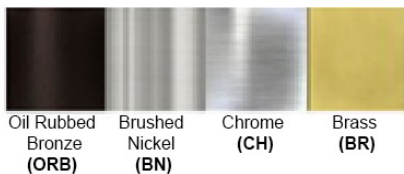

Dimensions (inch): 9.84 (W) X 18.5 (H) X 15.35 (E)

**\*\*Custom dimension available**

**Warranty**  
12 months from shipment

Bronze (ORB), Brushed Nickel (BN), Chrome (CH), Brass (BR)

Powder Coated Finish: White (WH), Black (BK), Gray (GR)

**\*\* Custom finish as requested**

#### Standard finishes