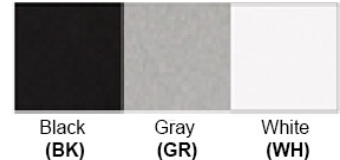

Powder coated finishes

Disclaimer:

- Product details are subject to change without prior notice
- Please contact nearest Meomi Lighting team/representative for all engineered solutions requirements
- Products may vary from the picture(s) provided in this data sheet