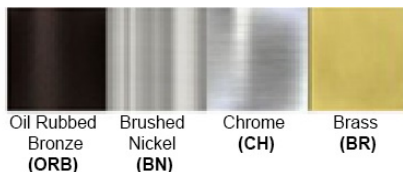

Dimensions (inch): 6 (W) X 18.3 (H) X 6.7 (E)

**\*\*Custom dimension available**

**Warranty**  
12 months from shipment

**Certification**

Bronze (ORB), Brushed Nickel (BN), Chrome (CH), Brass (BR)

Powder Coated Finish: White (WH), Black (BK), Gray (GR)

**\*\* Custom finish as requested**

#### Standard finishes