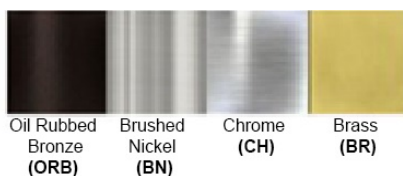

### Certification

Bronze (ORB), Brushed Nickel (BN), Chrome (CH), Brass (BR)

Powder Coated Finish: White (WH), Black (BK), Gray (GR)

**\*\* Custom finish as requested**

### Standard finishes

### Powder coated finishes