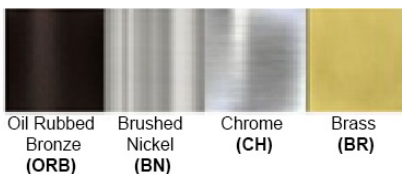

Certification

Bronze (ORB), Brushed Nickel (BN), Chrome (CH), Brass (BR)

Powder Coated Finish: White (WH), Black (BK), Gray (GR)

** Custom finish as requested

Standard finishes

Powder coated finishes

Disclaimer: