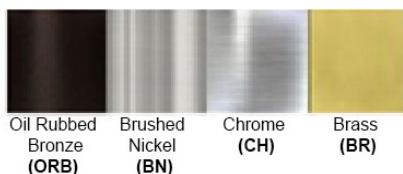

Dimensions (inch): 9.3 (W) X 18 (H) X 10.2 (E)

**\*\*Custom dimension available**

**Warranty**  
12 months from shipment

**Certification**

Bronze (ORB), Brushed Nickel (BN), Chrome (CH), Brass (BR)  
Powder Coated Finish: White (WH), Black (BK), Gray (GR)

**\*\* Custom finish as requested**

### Standard finishes