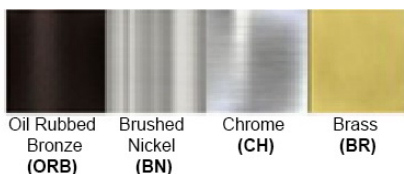

Standard finishes