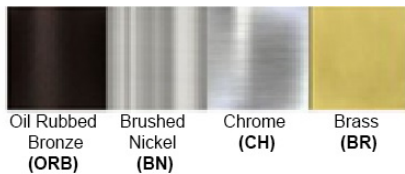

Dimensions (inch):  
1 Lamp: 7.75 (W) X 19.25 (H) X 10.75 (E)  
3 Lamps: 10 (W) X 24.25 (H) X 14 (E)

\*\*Custom dimension available

**Warranty**  
12 months from shipment

Bronze (ORB), Brushed Nickel (BN), Chrome (CH), Brass (BR)  
Powder Coated Finish: White (WH), Black (BK), Gray (GR)

\*\* Custom finish as requested

### Standard finishes