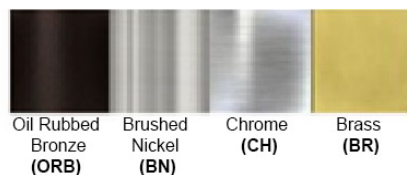

Warranty
12 months from shipment

Certification

Bronze (ORB), Brushed Nickel (BN), Chrome (CH), Brass (BR)
Powder Coated Finish: White (WH), Black (BK), Gray (GR)

**** Custom finish as requested**

Standard finishes