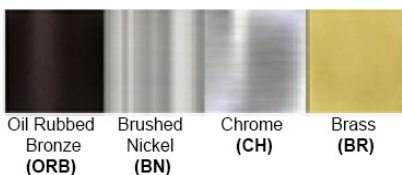

Dimensions (inch): 9 (W) X 17.4 (H) X 10.8 (E)

**\*\*Custom dimension available**

**Warranty**  
12 months from shipment

**Certification**

Bronze (ORB), Brushed Nickel (BN), Chrome (CH), Brass (BR)  
Powder Coated Finish: White (WH), Black (BK), Gray (GR)

**\*\* Custom finish as requested**

### Standard finishes