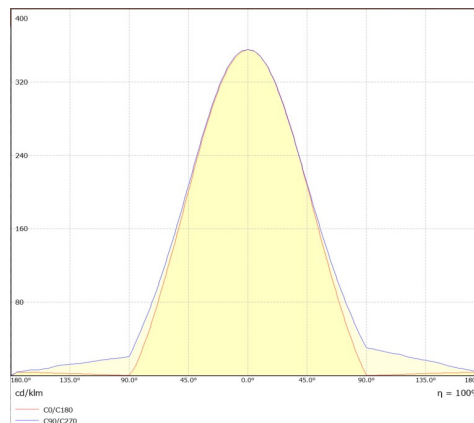

Product: Wrap Fixture
Model Number(s): MLWFXW

Product

Meomi Lighting energy efficient high quality wrap Fixture. Made with high quality materials throughout. Meomi wrap fixtures come with industry leading Warranty package.
Length Offerings: 2 FT, 4 FT, 8 FT

LED Details

Luminous Efficacy: 100/120/135/145 Lumens/Watt
CRI $\geq$ 80 or 83
Colour Offerings: 3000/4000/5000 K
Life: 50,000 Hours
Beam Angle: 140°

Electrical

Voltage: 100-277 VAC
Power: 20/25/40/50/65/80 Watt
Power Factor $\geq$ .95
Dimming: Optional
0-10V Dimming

Materials

Cold rolled steel housing
Frosted lens/Polycarbonate diffuser
High quality LED chips

Warranty

60 months from shipment

Certification