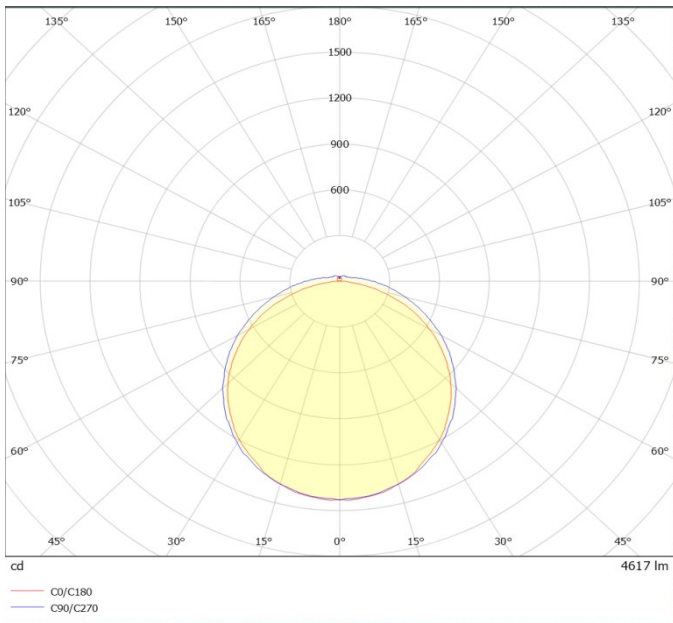

Technical Specifications:

Luminous Efficacy (Lm/Watt)	Dimensions (FT)	Power (Watt)	Input Voltage (V)	Lumen Output (Lumens)	CCT (K)	CRI
130 (Lm/Watt)	2 FT, 4 FT	20	100-277 V AC	2600	3000K, 4000K, 5000K	80
		32		4160		
		40		5200		
		48		6240		

Photometric View :

Please note the following:

- Product details are subject to change without prior notice
- Please contact nearest Meomi Lighting team/representative for all engineered solutions requirements
- Products may vary from the picture(s) provided in this data sheet

Meomi Lighting Inc.
300-22 King Street South
Waterloo, ON
N2J 1N8, Canada
Tel: 226.499.8547
Fax: 519.279.0162
Email: reachout@meomilighting.com