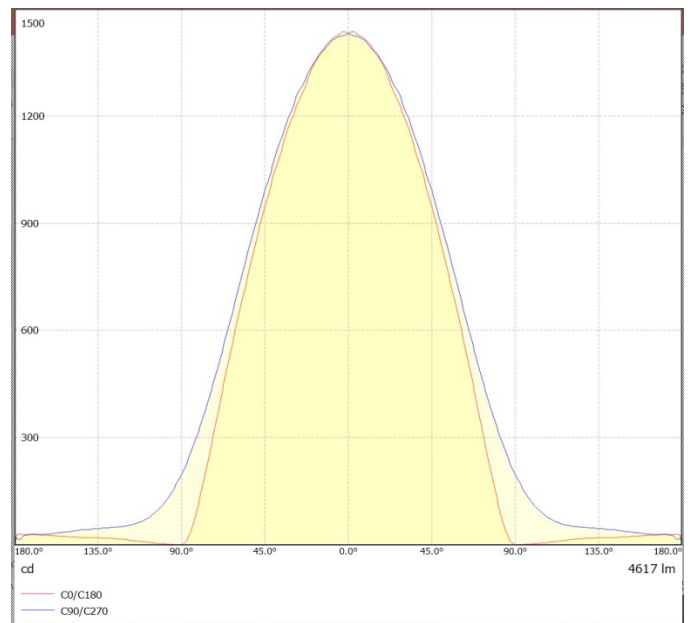

Technical Specifications:

Luminous Efficacy (Lm/Watt)	Dimensions (FT)	Power (Watt)	Input Voltage (V)	Lumen Output (Lumens)	CCT (K)	CRI
130 (Lm/Watt)	2 FT, 4 FT	20	100-277 V AC	2600	3000K, 4000K, 5000K	80
		32		4160		
		40		5200		
		48		6240		

Photometric View :

Please note the following:

- Product details are subject to change without prior notice
- Please contact nearest Meomi Lighting team/representative for all engineered solutions requirements
- Products may vary from the picture(s) provided in this data sheet

Meomi Lighting Inc.
300-22 King Street South
Waterloo, ON
N2J 1N8, Canada
Tel: 226.499.8547
Fax: 519.279.0162
Email: reachout@meomilighting.com