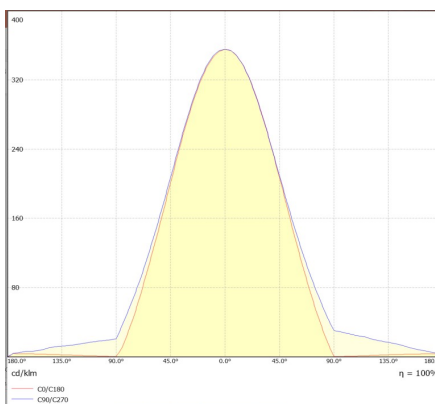

Technical Specifications :

Luminous Efficacy (Lm/Watt)	Dimensions (FT)	Power (Watt)	Input Voltage (V)	Lumen Output (Lumens)	CCT (K)	CRI
100 (Lm/Watt)	2FT, 4FT, 8FT	20	120V AC	2000	4000K	80 or 83
		25		2500		
		40		4000		
		50		5000		
		65		6500		
		80		8000		
120 (Lm/Watt)		20		2400		
		25		3000		
		40		4800		
		50		6000		
		65		7800		
		80		9600		
135 (Lm/Watt)		20		2700		
		25		3375		
		40		5400		
		50		6750		
		65		8775		
		80		10800		
145 (Lm/Watt)		20		2900		
		25		3625		
		40		5800		
		50		7250		
		65		9425		
		80		11600		

Photometric View :

Please note the following:

- Product details are subject to change without prior notice
- Please contact nearest Meomi Lighting team/representative for all engineered solutions requirements
- Products may vary from the picture(s) provided in this data sheet

Meomi Lighting Inc.
300-22 King Street South
Waterloo, ON
Tel: 226.499.8547
Fax: 519.279.0162
Email: reachout@meomilighting.com
www.meomilighting.com