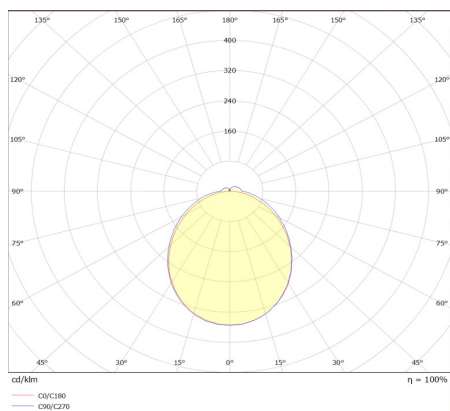

Technical Specifications :

Luminous Efficacy (Lm/Watt)	Dimensions (FT)	Power (Watt)	Input Voltage (V)	Lumen Output (Lumens)	CCT (K)	CRI
100 (Lm/Watt)	2FT, 4FT, 8FT	20	120V AC	2000	4000K	80 or 83
		25		2500		
		40		4000		
		50		5000		
		65		6500		
		80		8000		
120 (Lm/Watt)		20		2400		
		25		3000		
		40		4800		
		50		6000		
		65		7800		
		80		9600		
135 (Lm/Watt)		20		2700		
		25		3375		
		40		5400		
		50		6750		
		65		8775		
		80		10800		
145 (Lm/Watt)		20		2900		
		25		3625		
		40		5800		
		50		7250		
		65		9425		
		80		11600		

Photometric View :

Please note the following:

- Product details are subject to change without prior notice
- Please contact nearest Meomi Lighting team/representative for all engineered solutions requirements
- Products may vary from the picture(s) provided in this data sheet

Meomi Lighting Inc.
300-22 King Street South
Waterloo, ON
Tel: 226.499.8547
Fax: 519.279.0162
Email: reachout@meomilighting.com
www.meomilighting.com