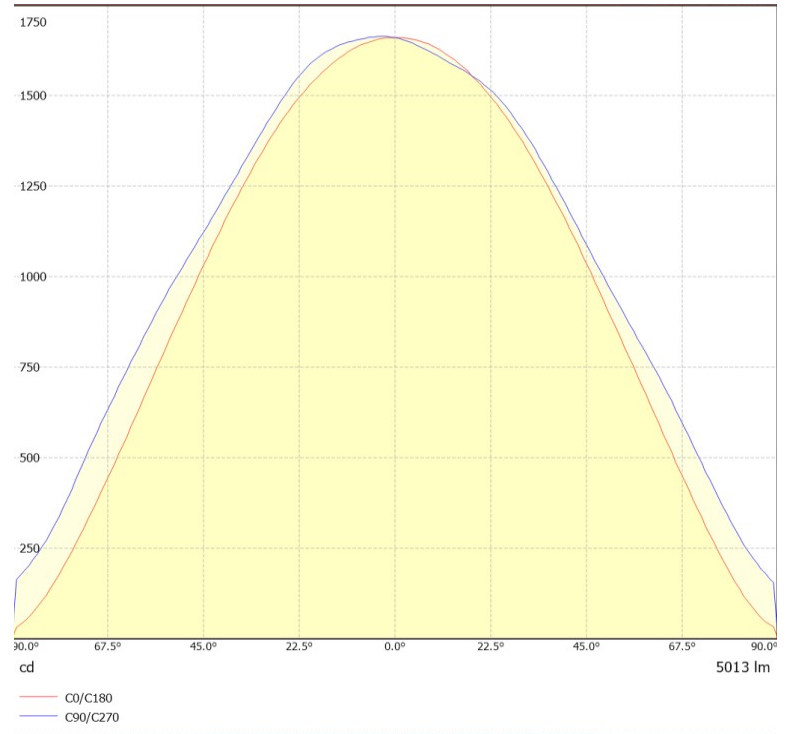

## LED Details

Luminous Efficacy: 100/130/150 Lumens/Watt  
CRI ≥ 80  
Colour Offerings: 3000/4000/5000/6000 K  
Life: 50,000 Hours  
Beam Angle: 120°

## Dimensional Drawings (Dimensions as suggested)

## Design Options

## Photometric view: