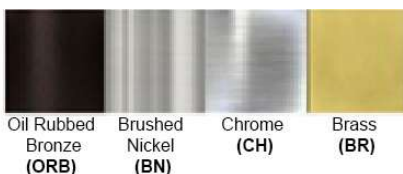

Standard finishes