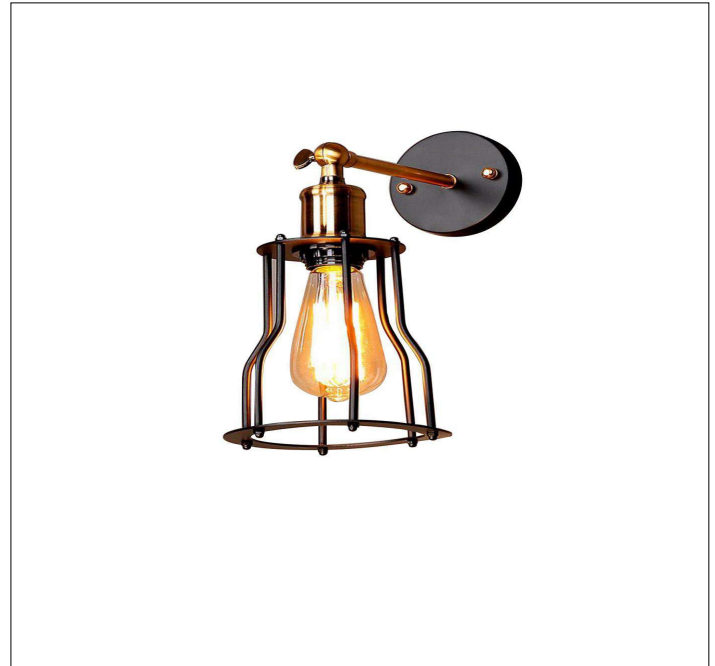

Product: Indoor Lighting - Vanity
Product Code(s): MLVL077

Product Details

Type: Indoor Lighting - Vanity
Usage: Indoor Dry Location
Mounting: Wall
Materials: Steel

Voltage: 120V AC
Lamp Type: E26 Base - Incandescent/LED Lamp
Lamp Configuration: 1*40W Lamp (for each unit)
No. of Lamp: 1Lamp
Lamp Provided: No

Dimensions (inch): 5.3 (W) x 7.7 (H)
****Custom Dimension Available**

Warranty
12 months from shipment

Finish: Oil Rubbed Bronze (ORB), Brushed Nickel (BN), Chrome (CH), Brass (BR)
Powder Coated Finish: White (WH), Black (BK), Gray (GR)