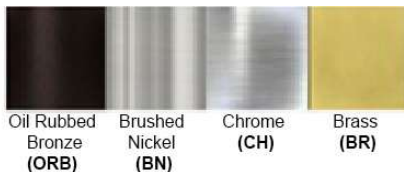

Standard finishes