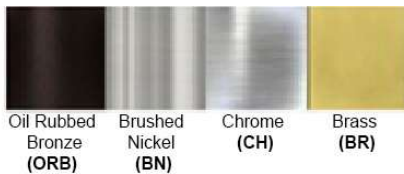

### Dimensions (inch):

1 Lamps: 5 (W) X 5 (H)  
2 Lamps: 15 (W) X 5 (H)  
3 Lamps: 22 (W) X 5 (H)  
4 Lamps: 29 (W) X 5 (H)

\*\*Custom Dimension Available

**Warranty**  
12 months from shipment

Finish: Oil Rubbed Bronze (ORB), Brushed Nickel (BN), Chrome (CH), Brass (BR)  
Powder Coated Finish: White (WH), Black (BK), Gray (GR)

\*\* Custom finish as requested

### Standard finishes