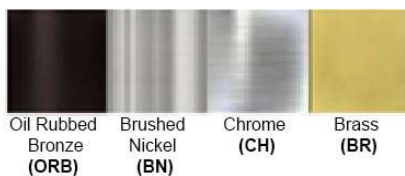

### **Certification**

Finish: Oil Rubbed Bronze (ORB), Brushed Nickel (BN), Chrome (CH), Brass (BR)  
Powder Coated Finish: White (WH), Black (BK), Gray (GR)

\*\* Custom finish as requested

### **Standard finishes**