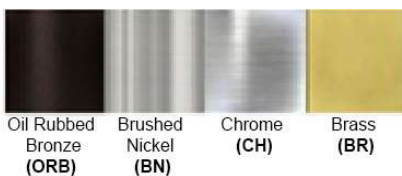

Certification

Finish: Oil Rubbed Bronze (ORB), Brushed Nickel (BN), Chrome (CH), Brass (BR)

Powder Coated Finish: White (WH), Black (BK), Gray (GR)

** Custom finish as requested

Standard finishes

Powder coated finishes