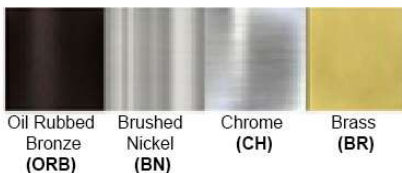

Certification

Finish: Oil Rubbed Bronze (ORB), Brushed Nickel (BN), Chrome (CH), Brass (BR)

Powder Coated Finish: White (WH), Black (BK), Gray (GR)

** Custom finish as requested

Standard finishes

Powder coated finishes