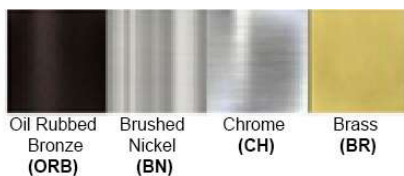

Finish: Oil Rubbed Bronze (ORB), Brushed Nickel (BN), Chrome (CH), Brass (BR)  
Powder Coated Finish: White (WH), Black (BK), Gray (GR)

\*\* Custom finish as requested

#### Standard finishes