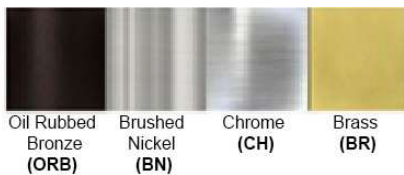

#### Dimensions (inch):

1 Lamps: 6 (W) X 8 (H)  
2 Lamps: 12 (W) X 8 (H)  
3 Lamps: 19 (W) X 8 (H)  
4 Lamps: 26 (W) X 8 (H)

\*\*Custom Dimension Available

**Warranty**  
12 months from shipment

Finish: Oil Rubbed Bronze (ORB), Brushed Nickel (BN), Chrome (CH), Brass (BR)  
Powder Coated Finish: White (WH), Black (BK), Gray (GR)

\*\* Custom finish as requested

#### Standard finishes