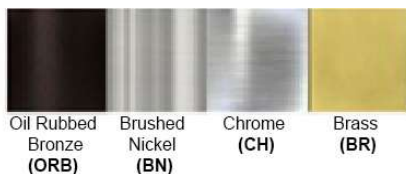

Finish: Oil Rubbed Bronze (ORB), Brushed Nickel (BN), Chrome (CH), Brass (BR)
Powder Coated Finish: White (WH), Black (BK), Gray (GR)

** Custom finish as requested

Standard finishes

Powder coated finishes