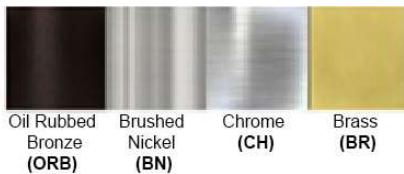

Standard finishes