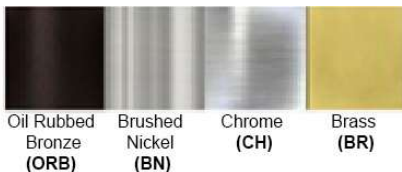

Finish: Oil Rubbed Bronze (ORB), Brushed Nickel (BN), Chrome (CH), Brass (BR)  
Powder Coated Finish: White (WH), Black (BK), Gray (GR)

\*\* Custom finish as requested

#### Standard finishes