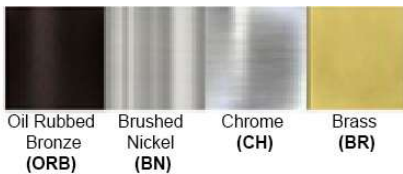

Dimensions (inch):  
3 Lamps: 23.6 (W) X 13 (H)  
4 Lamps: 32 (W) X 13 (H)

\*\*Custom Dimension Available

**Warranty**  
12 months from shipment

Finish: Oil Rubbed Bronze (ORB), Brushed Nickel (BN), Chrome (CH), Brass  
Powder Coated Finish: White (WH), Black (BK), Gray (GR)

\*\* Custom finish as requested

#### Standard finishes