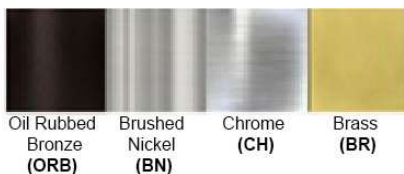

Dimensions (inch): 29.5 (W) X 11.5 (H)

**Warranty**  
12 months from shipment

Finish: Oil Rubbed Bronze (ORB), Brushed Nickel (BN), Chrome (CH), Brass (BR)  
Powder Coated Finish: White (WH), Black (BK), Gray (GR)

\*\* Custom finish as requested

#### Standard finishes