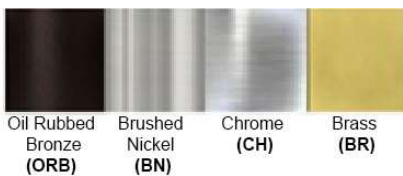

Dimensions (inch):

1 Lamp: 13 (W) X 8 (H)
2Lamp: 21 (W) X 8 (H)
3 Lamps:29 (W) X 8 (H)
4 Lamps: 36 (W) X 8 (H)

**Custom Dimension Available

Warranty

12 months from shipment

Certification

Finish: Oil Rubbed Bronze (ORB), Brushed Nickel (BN), Chrome (CH), Brass (BR)

Powder Coated Finish: White (WH), Black (BK), Gray (GR)

** Custom finish as requested

Standard finishes

Powder coated finishes

Disclaimer:

- * Product details are subject to change without prior notice
- * Please contact nearest Meomi Lighting team/representative for all engineered solutions requirements
- * Products may vary from the picture(s) provided in this data sheet