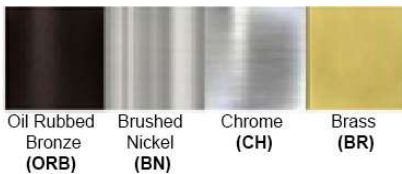

Standard finishes