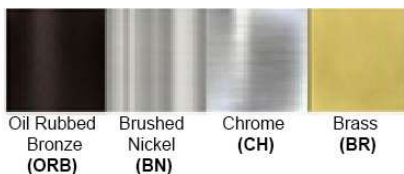

### Certification

Finish: Oil Rubbed Bronze (ORB), Brushed Nickel (BN), Chrome (CH), Brass (BR)  
Powder Coated Finish: White (WH), Black (BK), Gray (GR)

\*\* Custom finish as requested

#### Standard finishes