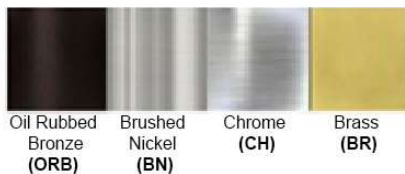

Standard finishes