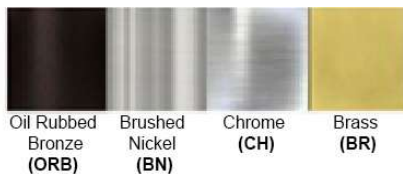

Standard finishes