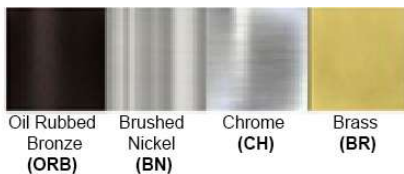

Finish: Oil Rubbed Bronze (ORB), Brushed Nickel (BN), Chrome (CH), Brass (BR)

Powder Coated Finish: White (WH), Black (BK), Gray (GR)

** Custom finish as requested

Standard finishes

Powder coated finishes