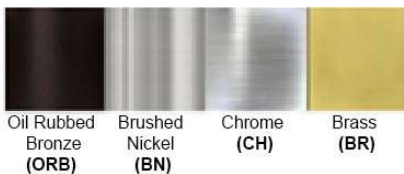

Standard finishes