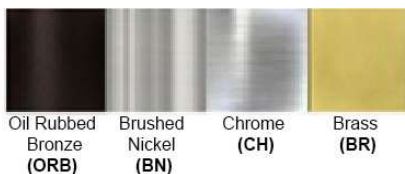

Finish: Oil Rubbed Bronze (ORB), Brushed Nickel (BN), Chrome (CH), Brass (BR)
Powder Coated Finish: White (WH), Black (BK), Gray (GR)

** Custom finish as requested

Standard finishes

Powder coated finishes