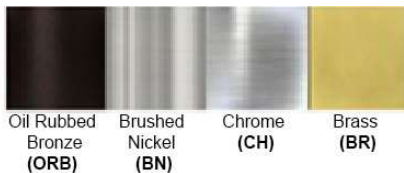

Finish: Oil Rubbed Bronze (ORB), Brushed Nickel (BN), Chrome (CH), Brass (BR)  
Powder Coated Finish: White (WH), Black (BK), Gray (GR)

**\*\* Custom finish as requested**

#### Standard finishes