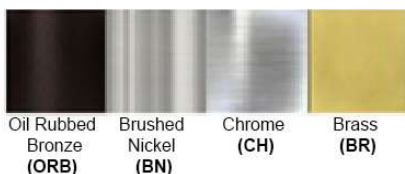

Finish: Oil Rubbed Bronze (ORB), Brushed Nickel (BN), Chrome (CH), Brass (BR)

Powder Coated Finish: White (WH), Black (BK), Gray (GR)

** Custom finish as requested

Standard finishes

Powder coated finishes